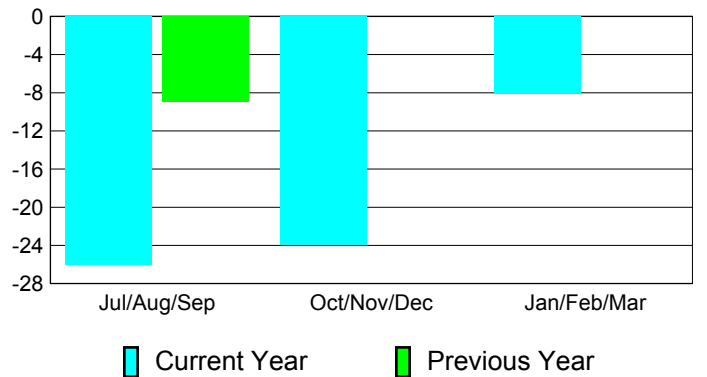

**Membership Results
2010-2011**

**Membership
2009-2010**

Month	Net Memb Goal	Actual New Memb	Actual Dropped Memb	Gain/Loss of Memb	Gain/Loss of Memb
Jul/Aug/Sep	13	17	-43	-26	-9
Oct/Nov/Dec	5	28	-52	-24	0
Jan/Feb/Mar	30	31	-39	-8	0
Totals	48	76	-134	-58	-9

Membership Results 2010-2011

Goal, New, Dropped, Gain/Loss

Comparison of Membership Gain/Loss

Current Year Compared to the Previous Year

Gender Comparison 2010-2011

Jul/Aug/Sep

Oct/Nov/Dec

Jan/Feb/Mar