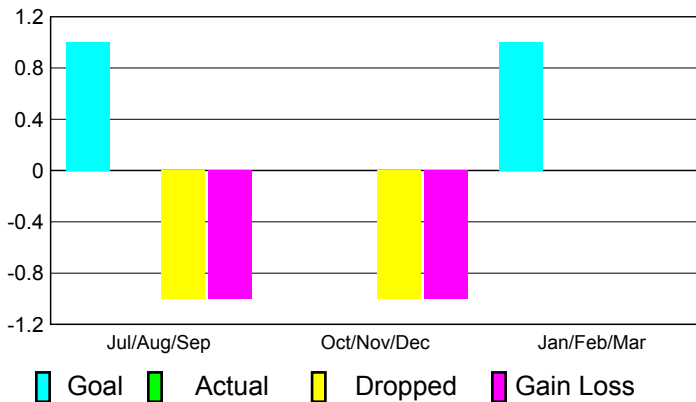

2010-2011 GMT Reports for District (or Undistricted) **District 13 J**

GMT: **STEVEN D SHERER**

Location: **OHIO**

GMT CA: **1**

CLUBS

**Club Results
2010-2011**

**Clubs
2009-2010**

Month	New Club Goal	Actual New Clubs	Actual Dropped Clubs	Gain/Loss of Clubs	Gain/Loss of Clubs
Jul/Aug/Sep	1	0	-1	-1	0
Oct/Nov/Dec	0	0	-1	-1	0
Jan/Feb/Mar	1	0	0	0	0
Totals	2	0	-2	-2	0

Club Results 2010-2011

Goal, New, Dropped, Gain/Loss

Comparison of Club Gain/Loss

Current Year Compared to the Previous Year

YTD Status Quo Clubs 2010-2011

Status Quo Clubs Compared to Status Quo Members

MEMBERSHIP