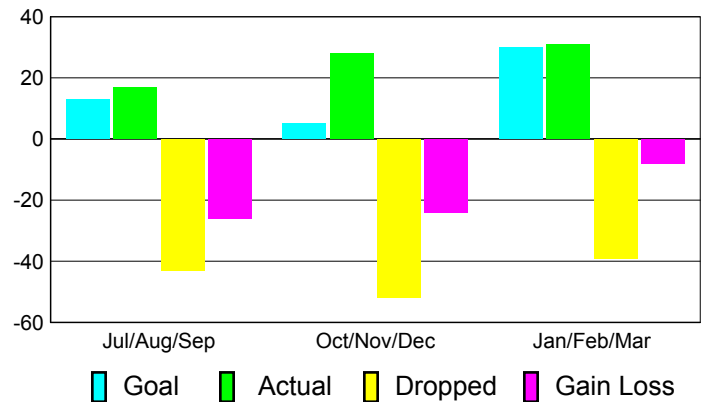

Membership Results 2010-2011

Goal, New, Dropped, Gain/Loss

Comparison of Membership Gain/Loss

Current Year Compared to the Previous Year